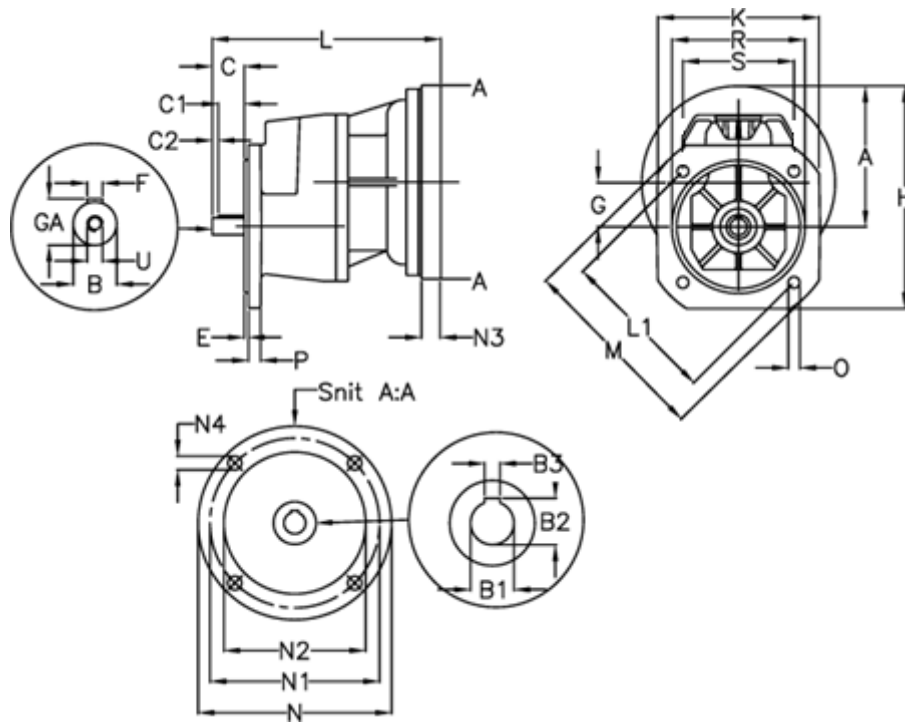

Article number: 40550500142455
 Description: Single Stage Helical Gear
 S 501-1,4-P160B5

Measures

A = 196.5	E = 4.0	M = 300.0	R = 230
B = 38	F = 10x8x60	N = 350	S = 185
B1 = 42	G = 73.5	N1 = 300	U = M12
B2 = 45.3	GA = 41.0	N2 = 250	
B3 = 12	H = 326.5	N3 = 23	
C = 80	K = 260	N4 = 18	
C1 = 60	L = 431	O = 14.0	
C2 = 10	L1 = 265.0	P = 15	